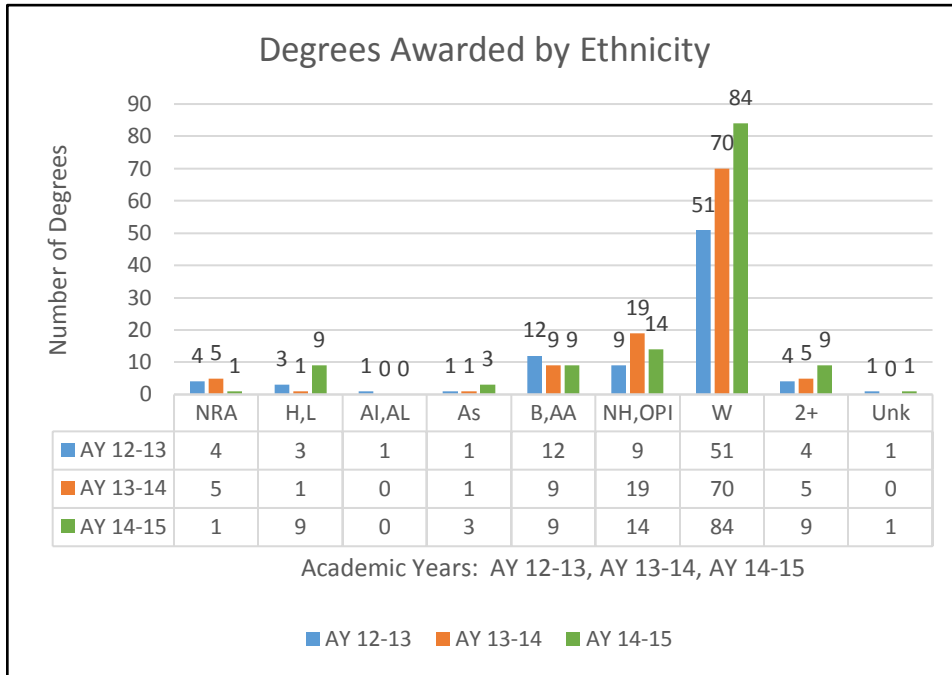

DEGREES AWARDED AND TRANSFER SUCCESS

One nearby four-year university, the University of Central Missouri, has kept track of the percentage of Wentworth students who are evaluated as "Proficient" upon entry.

97% Proficient

From 2014-2016, 97% of all WMAC graduates transferring to the University of Central Missouri are considered proficient by UCM. This is 230 of 237 transfers in three years.

Degrees Awarded Latest Three Years by Ethnicity and Gender